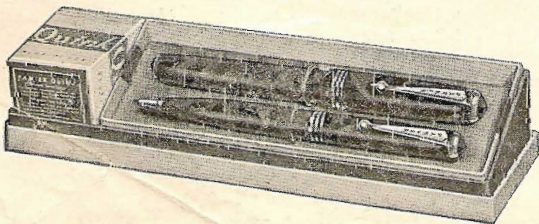

Parker

DE LUXE CHALLENGER

WE GAVE THIS LINE DUOFOLD QUALITY TO CAPTURE THE \$5 SET MARKET

Pen with
Famous Duofold
Button Filler.

Equipped with reversible
two-way writing points

	Standard Pen	Slender Pen	Pencil
Price	3.50	3.50	1.50
Burgundy	429	427	927
Grey	439	437	937
Green	449	447	947

Parker De Luxe
Challenger Set in
Gift Box No. 218
with Quink \$5.00

The finest gift set in this
price range. New Gift Box
No. 216 Free with each set.

CHALLENGER

"Challenger" Parker's outstanding value in this price range; with Duofold button filler.

DE LUXE

Fluted barrels in brilliant colors. Non-breakable. Points of Platinum and Gold. Lever filler.

A quality product at a low price. Barrels non-breakable. Solid gold points. Lever filler.

	Parker Challenger		
	Standard Pen	Slender Pen	Pencil
Price	2.50	2.50	1.25
Black	259	257	757
Burgundy	279	277	777
Grey	289	287	787
Green	299	297	797